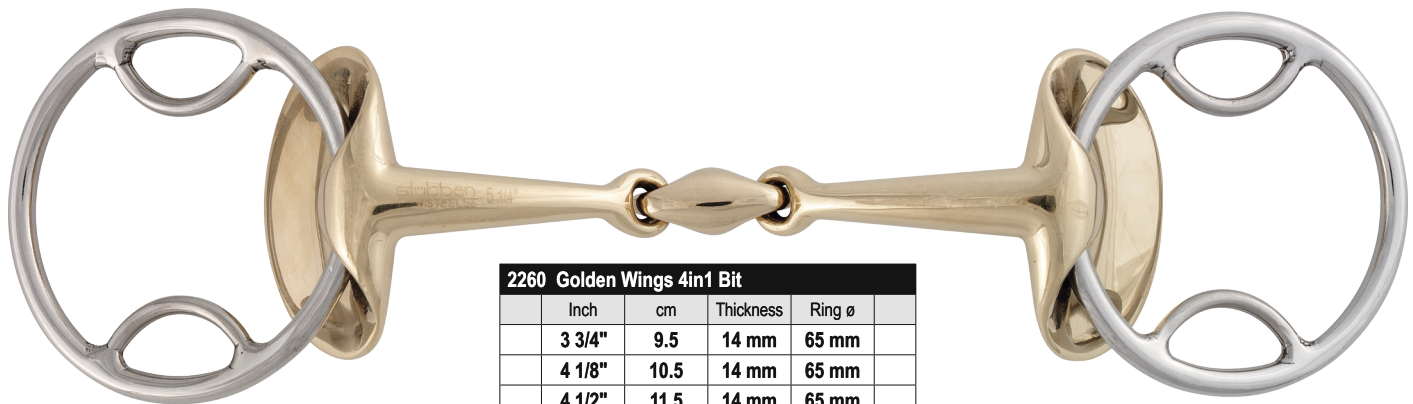

Assorting is possible separately for the bits (10 resp. 20 pieces), spurs (10 resp. 20 pairs) and for stirrups (2 resp. 4 pairs).

GOLDEN WINGS 4IN1

Scan this for more information!

GOLDEN WINGS BITS

- Protects lips 100%
- No pinching, no nutcracker effect
- Lateral guidance across a large area
- Supports horse in turns
- Improves acceptance and leaning on the bit, particularly on the outer rein
- SWEET Copper is a solid and high-quality, nickel free alloy and consists of 89 % copper

GOLDEN WINGS 4IN1

- Permits individual buckling (see pictures)
- Optimal pressure distribution over the horse's mouth
- When fixing the reins at the lower ring, the pressure is ideally divided between, and spread over, the horse's mouth and neck
- Golden Wings Bits combine the advantages of movable rings (loose ring snaffle) with optimal mouth friendliness and a well-directed and sensitive impact.