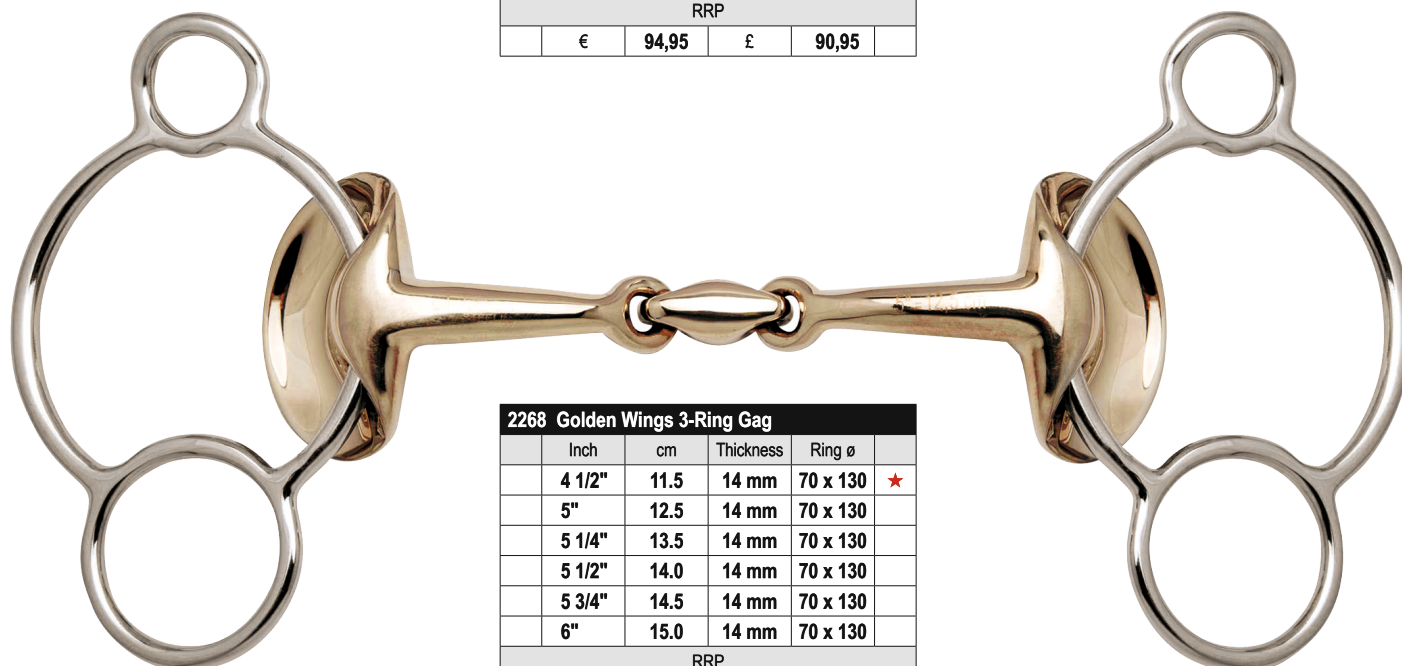

2268 Golden Wings 3-Ring Gag				
Inch	cm	Thickness	Ring ø	
4 1/2"	11.5	14 mm	70 x 130	★
5"	12.5	14 mm	70 x 130	
5 1/4"	13.5	14 mm	70 x 130	
5 1/2"	14.0	14 mm	70 x 130	
5 3/4"	14.5	14 mm	70 x 130	
6"	15.0	14 mm	70 x 130	
RRP				
€	119,95	£	113,95