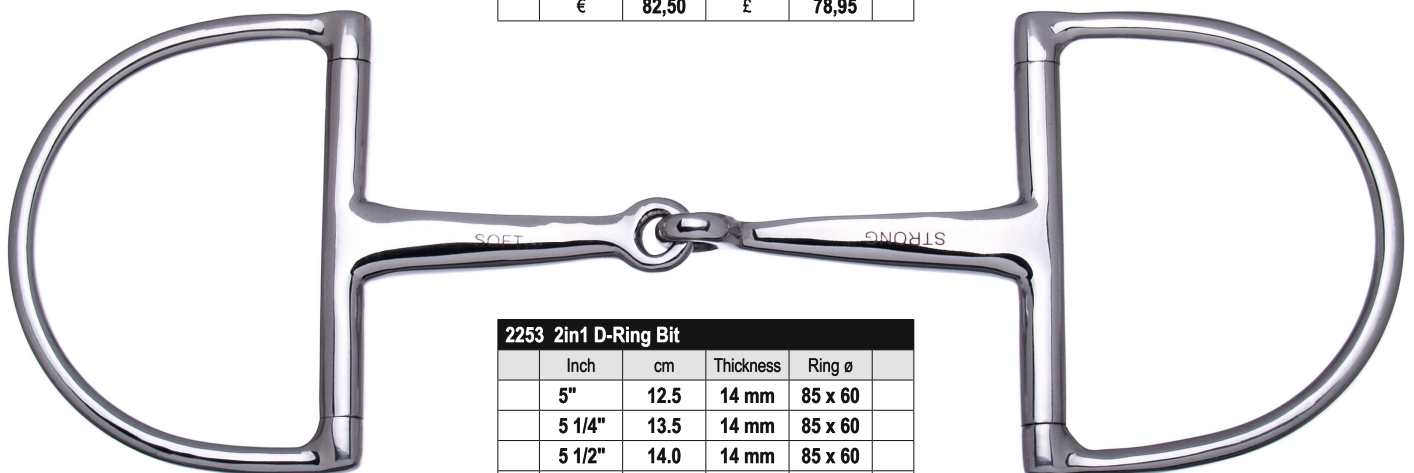

PATENT PENDING | BREVET EN INSTANCE

2233 2in1 Loose Ring Snaffle					
	Inch	cm	Thickness	Ring ø	
	5"	12.5	16 mm	70 mm	
	5 1/4"	13.5	16 mm	70 mm	
	5 1/2"	14.0	16 mm	70 mm	
	5 3/4"	14.5	16 mm	70 mm	
RRP					
	€	82,50	£	78,95	