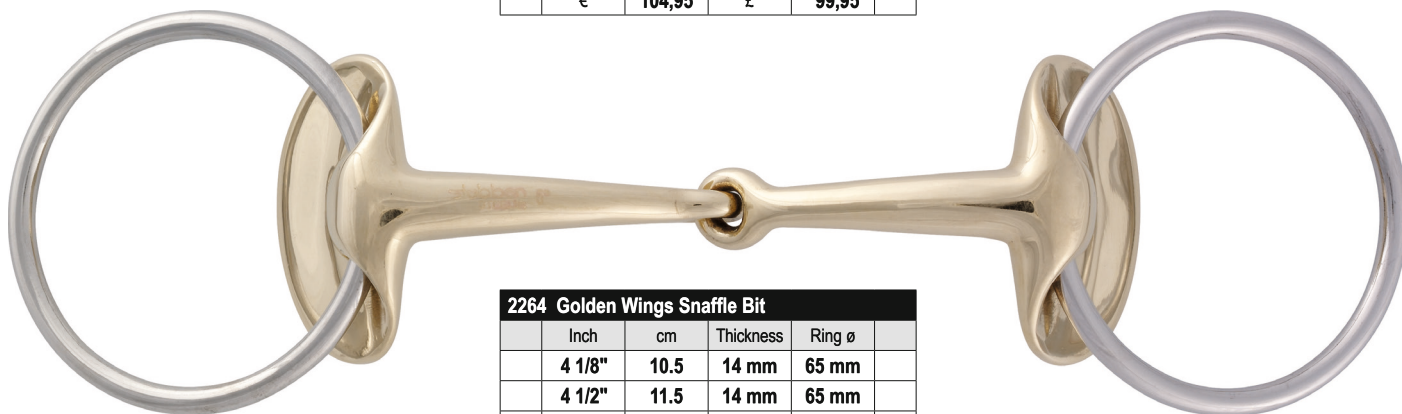

2264 Golden Wings Snaffle Bit				
Inch	cm	Thickness	Ring ø	
4 1/8"	10.5	14 mm	65 mm	
4 1/2"	11.5	14 mm	65 mm	
5"	12.5	14 mm	70 mm	
5 1/4"	13.5	14 mm	70 mm	
5 3/4"	14.5	14 mm	70 mm	
RRP				
€	94,95	£	90,95