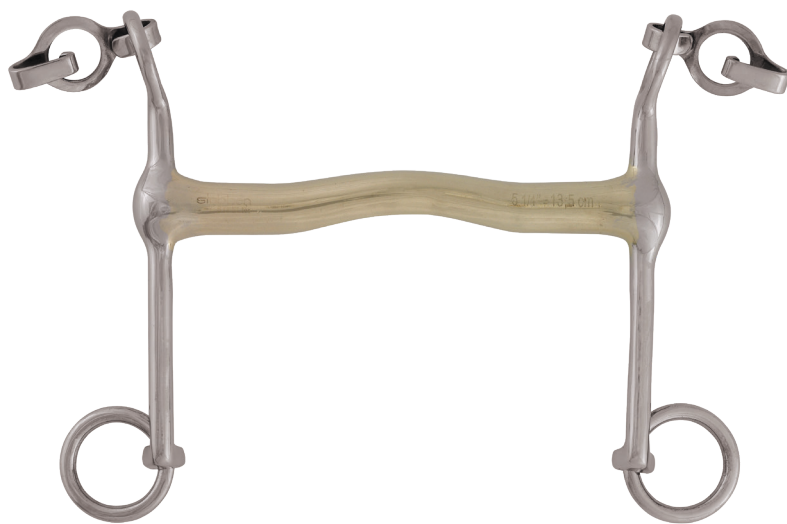

SWEET COPPER MOUTH DRESSAGE

sweet
COPPER

2290 Weymouth Bit

	Inch	cm	Thickness	Lower Part
	4 1/2"	11.5	14 mm	7 cm
	4 3/4"	12.0	16 mm	7 cm
	5"	12.5	16 mm	7 cm
	5 1/8"	13.0	16 mm	7 cm
	5 1/4"	13.5	16 mm	7 cm
	5 1/2"	14.0	16 mm	7 cm
RRP				
	€	149,95	£	142,95

2291 Weymouth Bit

	Inch	cm	Thickness	Lower Part
	4 1/8"	10.5	12 mm	5 cm
	4 1/2"	11.5	14 mm	5 cm
	4 3/4"	12.0	16 mm	5 cm
	5"	12.5	16 mm	5 cm
	5 1/8"	13.0	16 mm	5 cm
	5 1/4"	13.5	16 mm	5 cm
	5 1/2"	14.0	16 mm	5 cm
	5 3/4"	14.5	16 mm	5 cm
RRP				
	€	149,95	£	142,95

2224 Loose Ring Snaffle / Bradoon

	Inch	cm	Thickness	Ring ø
	4 1/8"	10.5	14 mm	55 mm
	4 1/2"	11.5	14 mm	55 mm
	4 3/4"	12.0	14 mm	55 mm
	5"	12.5	14 mm	55 mm
	5 1/8"	13.0	14 mm	55 mm
	5 1/4"	13.5	14 mm	55 mm
	5 1/2"	14.0	14 mm	55 mm
	5 3/4"	14.5	14 mm	55 mm
	6"	15.0	14 mm	55 mm
RRP				
	€	64,95	£	59,95

2296 Loose Ring Snaffle / Bradoon

	Inch	cm	Thickness	Ring ø
	4 1/8"	10.5	12 mm	55 mm
	4 1/2"	11.5	12 mm	55 mm
	5"	12.5	12 mm	55 mm
	5 1/8"	13.0	12 mm	55 mm
	5 1/4"	13.5	12 mm	55 mm
	5 1/2"	14.0	12 mm	55 mm
	5 3/4"	14.5	12 mm	55 mm
RRP				
	€	54,95	£	52,95