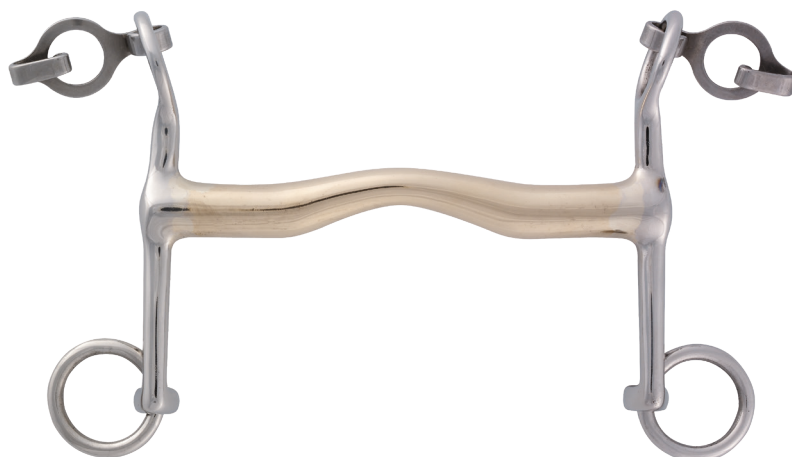

SWEET COPPER MOUTH DRESSAGE

sweet
COPPER

2290 Weymouth Bit

	Inch	cm	Thickness	Lower Part
	4 1/2"	11.5	14 mm	7 cm
	4 3/4"	12.0	16 mm	7 cm
	5"	12.5	16 mm	7 cm
	5 1/8"	13.0	16 mm	7 cm
	5 1/4"	13.5	16 mm	7 cm
	5 1/2"	14.0	16 mm	7 cm
RRP				
	€	149,95	£	142,95

2291 Weymouth Bit

	Inch	cm	Thickness	Lower Part
	4 1/8"	10.5	12 mm	5 cm
	4 1/2"	11.5	14 mm	5 cm
	4 3/4"	12.0	16 mm	5 cm
	5"	12.5	16 mm	5 cm
	5 1/8"	13.0	16 mm	5 cm
	5 1/4"	13.5	16 mm	5 cm
	5 1/2"	14.0	16 mm	5 cm
	5 3/4"	14.5	16 mm	5 cm
RRP				
	€	149,95	£	142,95

2224 Loose Ring Snaffle / Bradoon

	Inch	cm	Thickness	Ring ø
	4 1/8"	10.5	14 mm	55 mm
	4 1/2"	11.5	14 mm	55 mm
	4 3/4"	12.0	14 mm	55 mm
	5"	12.5	14 mm	55 mm
	5 1/8"	13.0	14 mm	55 mm
	5 1/4"	13.5	14 mm	55 mm
	5 1/2"	14.0	14 mm	55 mm
	5 3/4"	14.5	14 mm	55 mm
	6"	15.0	14 mm	55 mm
RRP				
	€	64,95	£	59,95

2296 Loose Ring Snaffle / Bradoon

	Inch	cm	Thickness	Ring ø
	4 1/8"	10.5	12 mm	55 mm
	4 1/2"	11.5	12 mm	55 mm
	5"	12.5	12 mm	55 mm
	5 1/8"	13.0	12 mm	55 mm
	5 1/4"	13.5	12 mm	55 mm
	5 1/2"	14.0	12 mm	55 mm
	5 3/4"	14.5	12 mm	55 mm
RRP				
	€	54,95	£	52,95