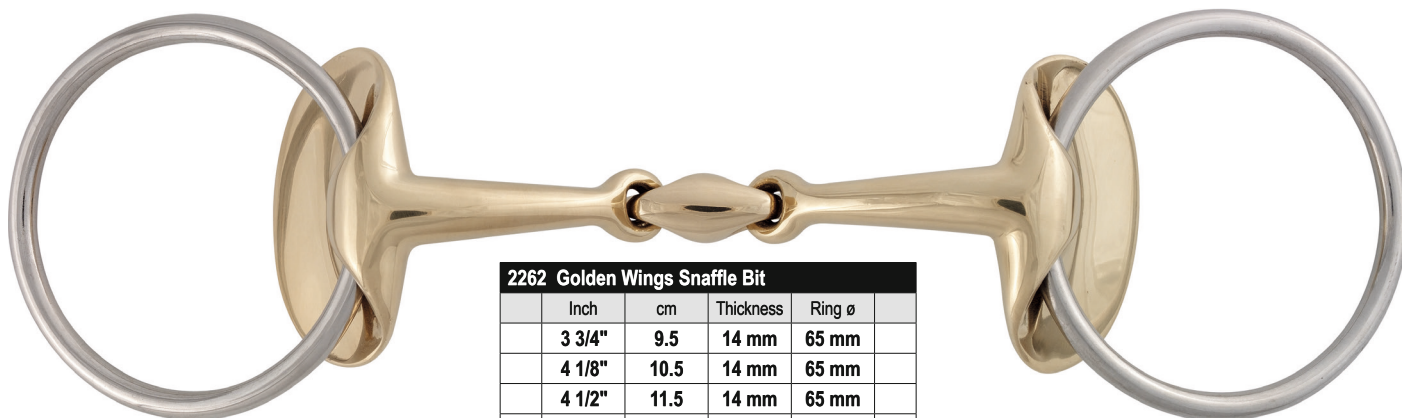

2262 Golden Wings Snaffle Bit				
Inch	cm	Thickness	Ring ø	
3 3/4"	9.5	14 mm	65 mm	
4 1/8"	10.5	14 mm	65 mm	
4 1/2"	11.5	14 mm	65 mm	
5"	12.5	14 mm	70 mm	
5 1/4"	13.5	14 mm	70 mm	
5 3/4"	14.5	14 mm	70 mm	
RRP				
€	104,95	£	99,95