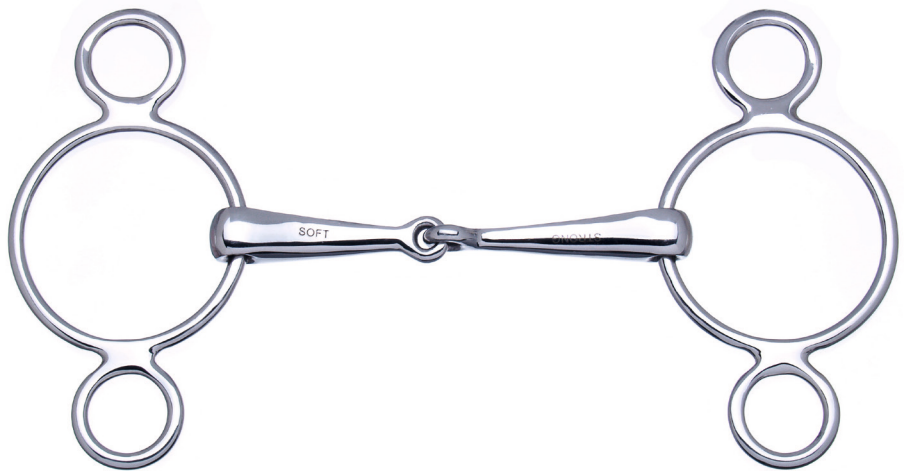

2283 2in1 3-Ring Gag

	Inch	cm	Thickness	Ring ø	
	5"	12.5	16 mm	70 x 150	
	5 1/4"	13.5	16 mm	70 x 150	
	5 1/2"	14.0	16 mm	70 x 150	★
	5 3/4"	14.5	16 mm	70 x 150	
RRP					
	€	89,95	£	85,95