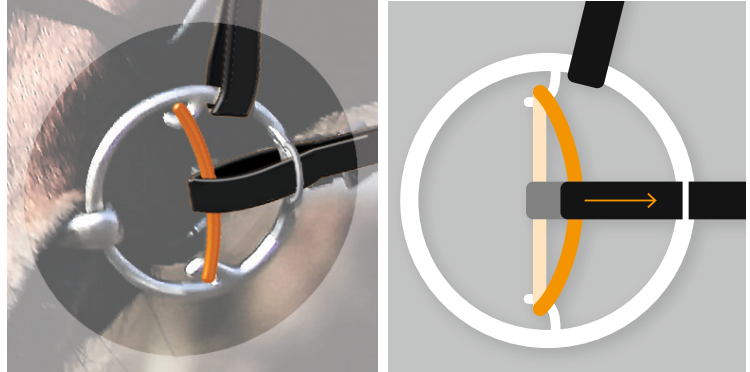

BUCEPHALUS – PRO HORSE BIT

The “Bucephalus pro horse bit” is a soft action loose ring snaffle bit. The reins are attached to the bit with two strong rubber bands within the O-rings. This creates a flexible connection between the rider's hand to the horse's mouth thus encouraging the connection from the hind leg into the rein. The pressure transmitted through the horse's mouth is reduced thereby promoting forward motion, rhythm and a softer contact. This naturally encourages elasticity in the horse's movement and willingness in the collection.