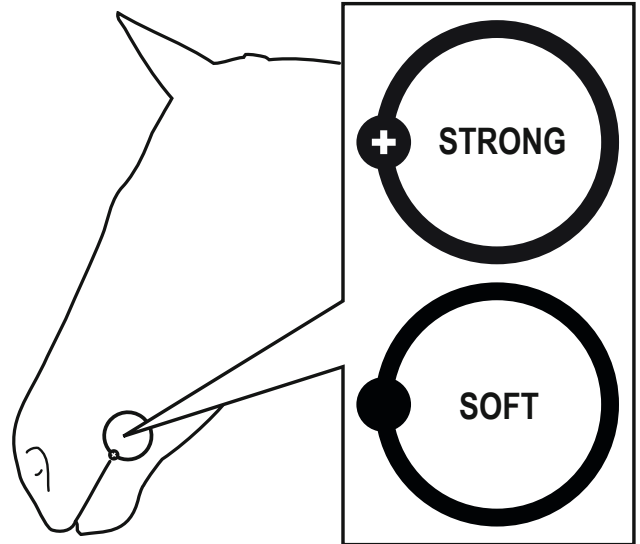

2IN1 BITS

Scan this for more information!

2IN1 BITS: 1 BIT – 2 IMPACT LEVELS

Change impact levels by simply switching the sides
 Prevents a desensitization of the horse's mouth
 The "SWEET Copper" link activates saliva production and ensures a better acceptance

PATENT PENDING | BREVET EN INSTANCE

2233 2in1 Loose Ring Snaffle					
	Inch	cm	Thickness	Ring ø	
	5"	12.5	16 mm	70 mm	
	5 1/4"	13.5	16 mm	70 mm	
	5 1/2"	14.0	16 mm	70 mm	
	5 3/4"	14.5	16 mm	70 mm	
RRP					
	€	82,50	£	78,95	